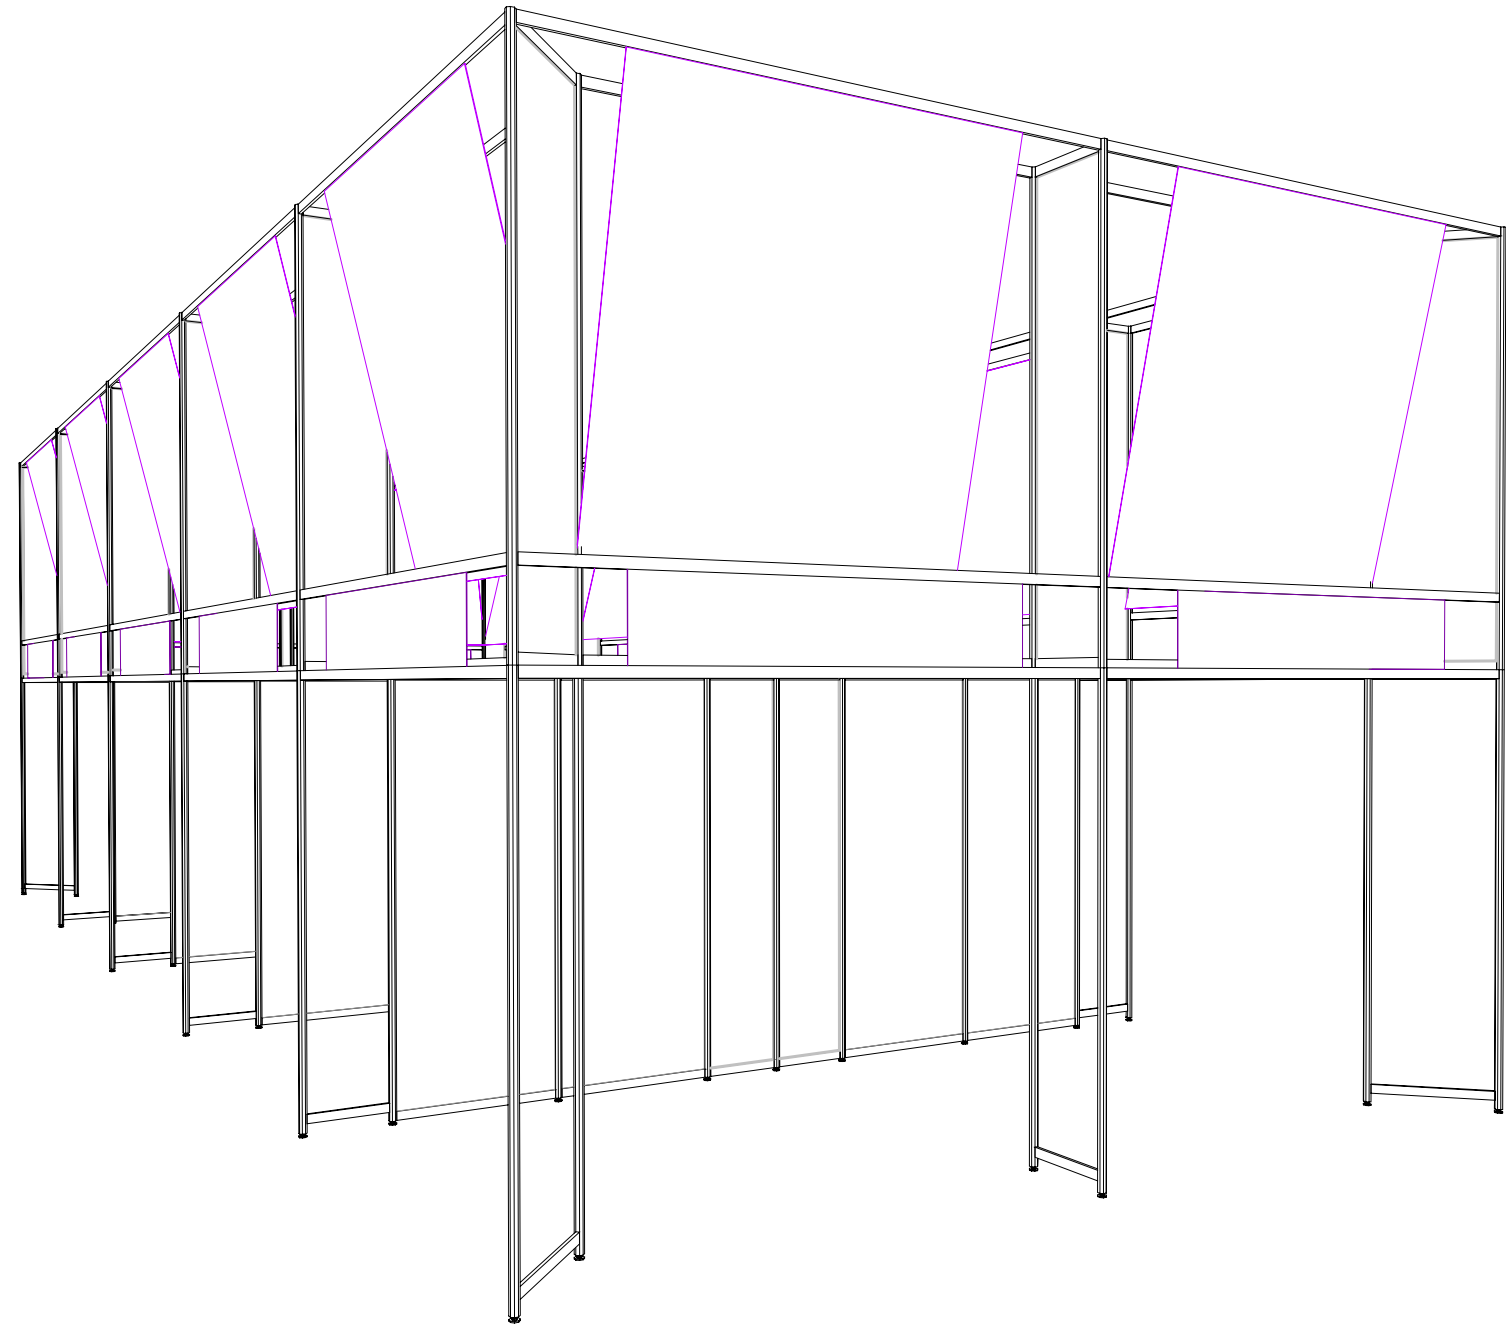

# Group Stand Concept

Plan View

Aerial View

Perspective View

**IMPORTANT**  
Total Height 5m